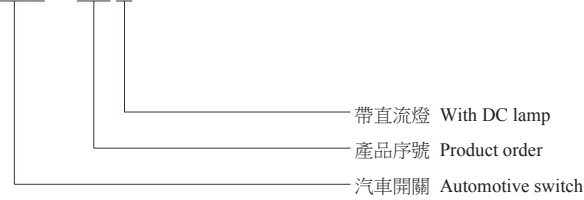

型號說明 Ordering Information

技術特性 Specification

ASW-13D

1. 接觸電阻 Contact Resistance: 50mΩ max
2. 絕緣電阻 Insulation Resistance: 500VDC 100MΩ min
3. 耐電壓 Dielectric Strength: 1500VAC, 1Minute
4. 操作溫度 Operating Temperature: -25°C ~ +85°C
5. 電氣壽命 Electrical Life: 10,000 Cycles