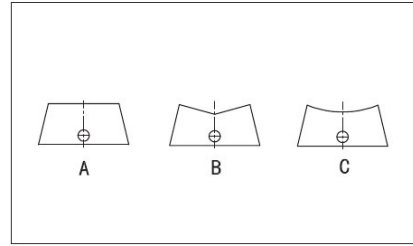

电路特性 Circuitry trait

01	ON	-	OFF
02	ON	-	ON
11	(ON)	-	OFF
03	ON	OFF	ON
13	ON	OFF	(ON)
23	(ON)	OFF	(ON)

(): 回弹指示 Indicates Momentary

盖帽颜色 Cap color 基座颜色 Base color

- | | |
|-----------|------|
| 黑 Black | (B) |
| 白 White | (W) |
| 红 Red | (R) |
| 黄 Yellow | (Y) |
| 绿 Green | (G) |
| 蓝 Blue | (BL) |
| 桔黄 Orange | (O) |
| 灰 Gray | (GR) |

- | | |
|---------|------|
| 黑 Black | (B) |
| 白 White | (W) |
| 灰 Gray | (GR) |

盖帽种类 Cap options

盖帽标记 Cap marking

防水罩 Water proof cap

RS-101-1A ON-OFF
SPST 2P

RS-101-1C ON-OFF
RS-111-1C (ON)-OFF
SPST 2P

IRS-1E-2C ON-OFF
15A 125VAC; 10A 250VAC
SPST 3P