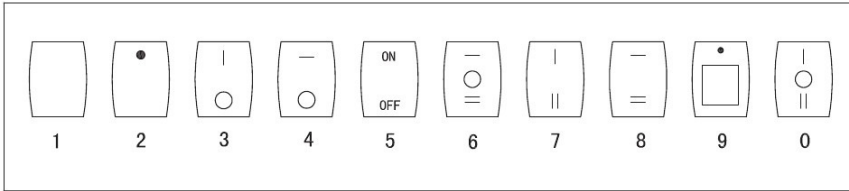

电路特性 Circuitry trait

01	ON	-	OFF
02	ON	-	ON
11	(ON)	-	OFF
03	ON	OFF	ON
13	ON	OFF	(ON)
23	(ON)	OFF	(ON)

(): 回弹指示 Indicates Momentary

盖帽颜色 Cap color 基座颜色 Base color

- | | |
|-----------|------|
| 黑 Black | (B) |
| 白 White | (W) |
| 红 Red | (R) |
| 黄 Yellow | (Y) |
| 绿 Green | (G) |
| 蓝 Blue | (BL) |
| 桔黄 Orange | (O) |
| 灰 Gray | (GR) |

- | | |
|---------|------|
| 黑 Black | (B) |
| 白 White | (W) |
| 灰 Gray | (GR) |

盖帽种类 Cap options

盖帽标记 Cap marking

防水罩 Water proof cap

RS-101-1A ON-OFF
SPST 2P

RS-101-1C ON-OFF
RS-111-1C (ON)-OFF
SPST 2P

IRS-1E-2C ON-OFF
15A 125VAC; 10A 250VAC
SPST 3P